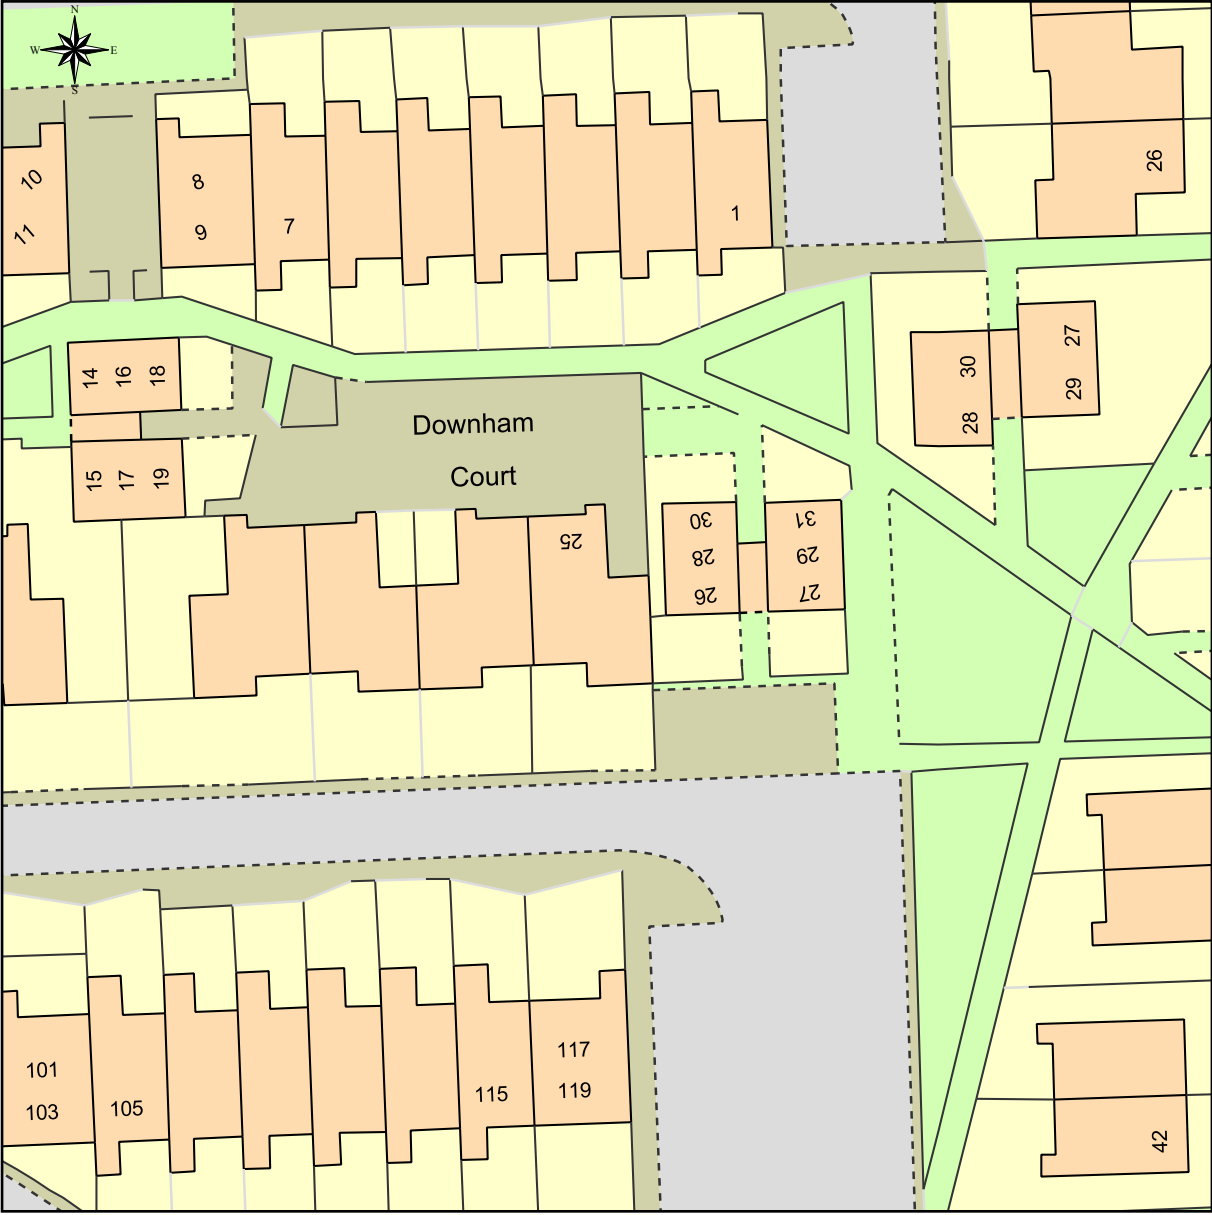

Site Plan/Block Plan of 25 Downham Court, South Shields, NE33 4LQ

This Plan includes the following Licensed Data: OS MasterMap Colour PDF Site Plan/Block Plan by the Ordnance Survey National Geographic Database and incorporating surveyed revision available at the date of production. Reproduction in whole or in part is prohibited without the prior permission of Ordnance Survey. The representation of a road, track or path is no evidence of a right of way. The representation of features, as lines is no evidence of a property boundary. © Crown copyright and database rights, 2015. Ordnance Survey 0100031673

0m 5m 10m 15m 20m 25m 30m 35m 40m

Scale: 1:500, paper size: A4